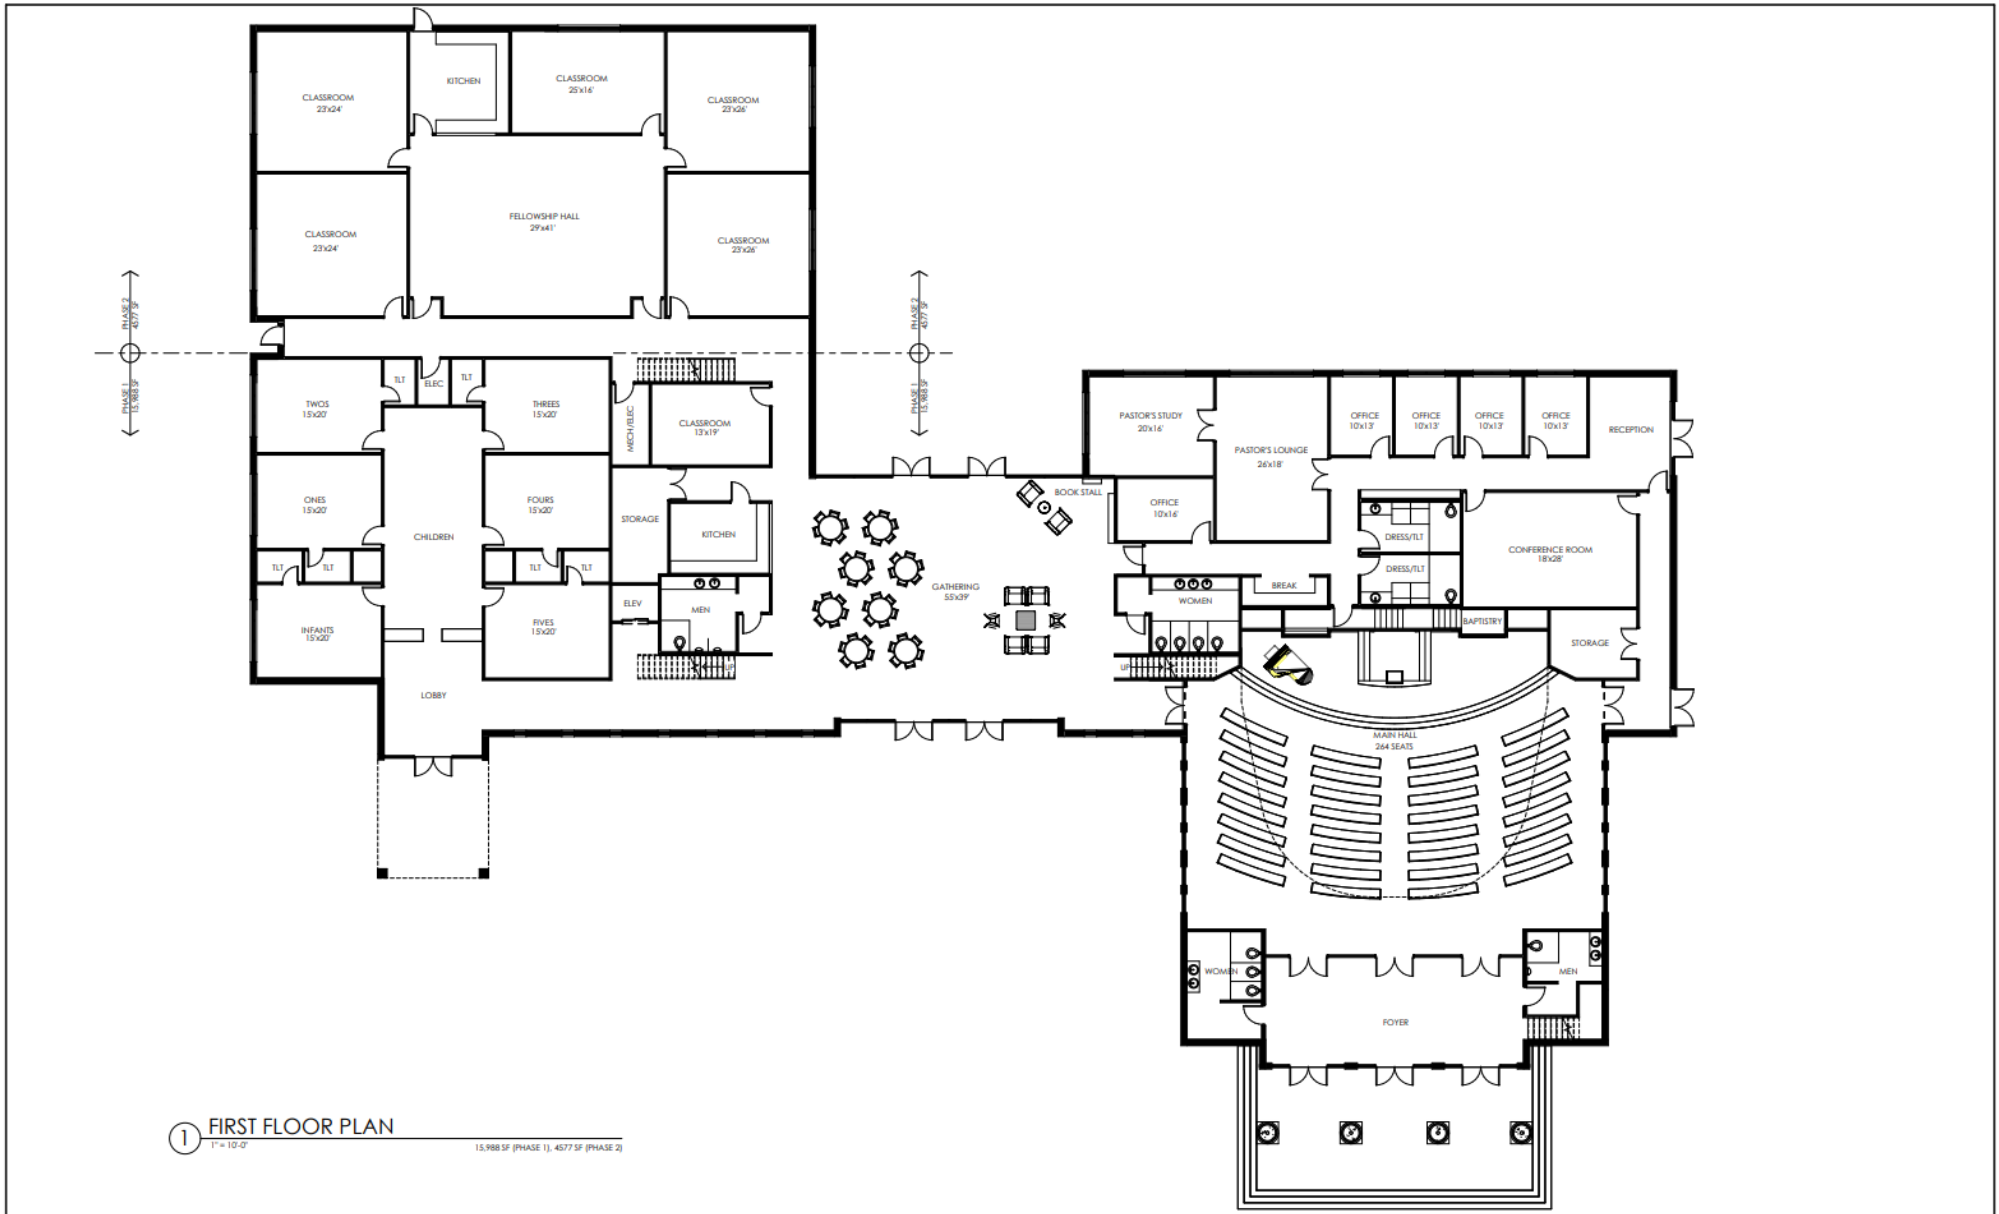

ARCHITECTURAL SITE PLAN

CHAFFEE CROSSING BAPTIST CHURCH

CHAFFEE CROSSING BAPTIST CHURCH

CHAFFEE CROSSING BAPTIST CHURCH

1 SECOND FLOOR PLAN
1" = 10'-0"
3940 SF (CLASSROOMS), 1699 SF (BALCONY)

CHAFFEE CROSSING BAPTIST CHURCH