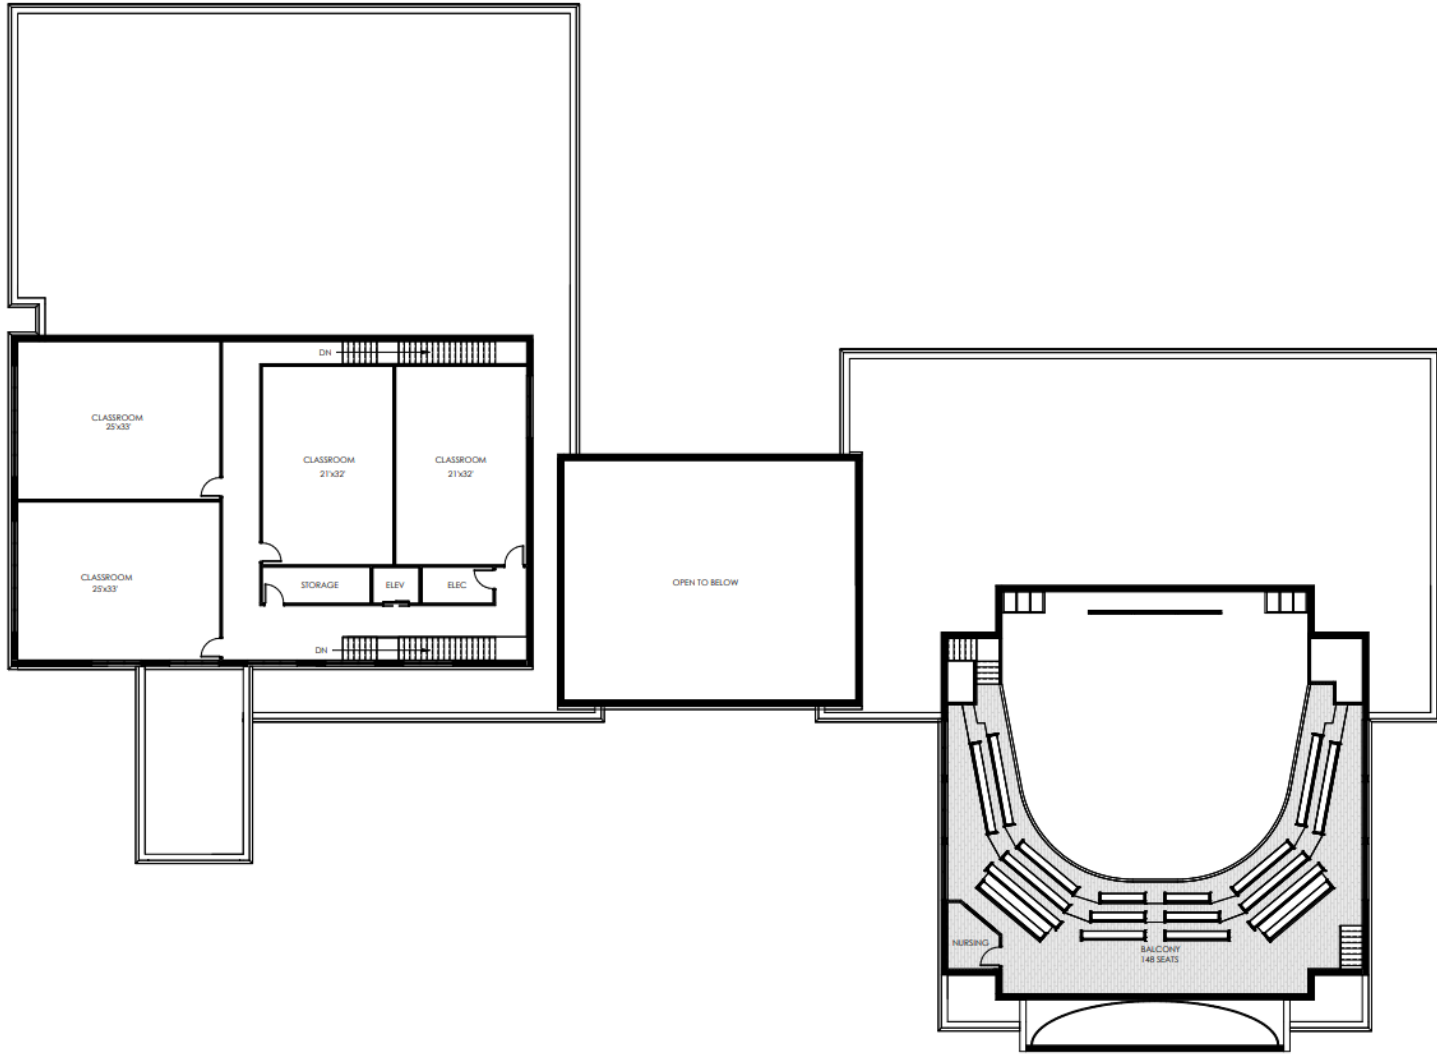

ARCHITECTURAL SITE PLAN

CHAFFEE CROSSING BAPTIST CHURCH

CHAFFEE CROSSING BAPTIST CHURCH

CHAFFEE CROSSING BAPTIST CHURCH

1 SECOND FLOOR PLAN
1" = 10'-0"
3940 SF (CLASSROOMS), 1699 SF (BALCONY)

CHAFFEE CROSSING BAPTIST CHURCH