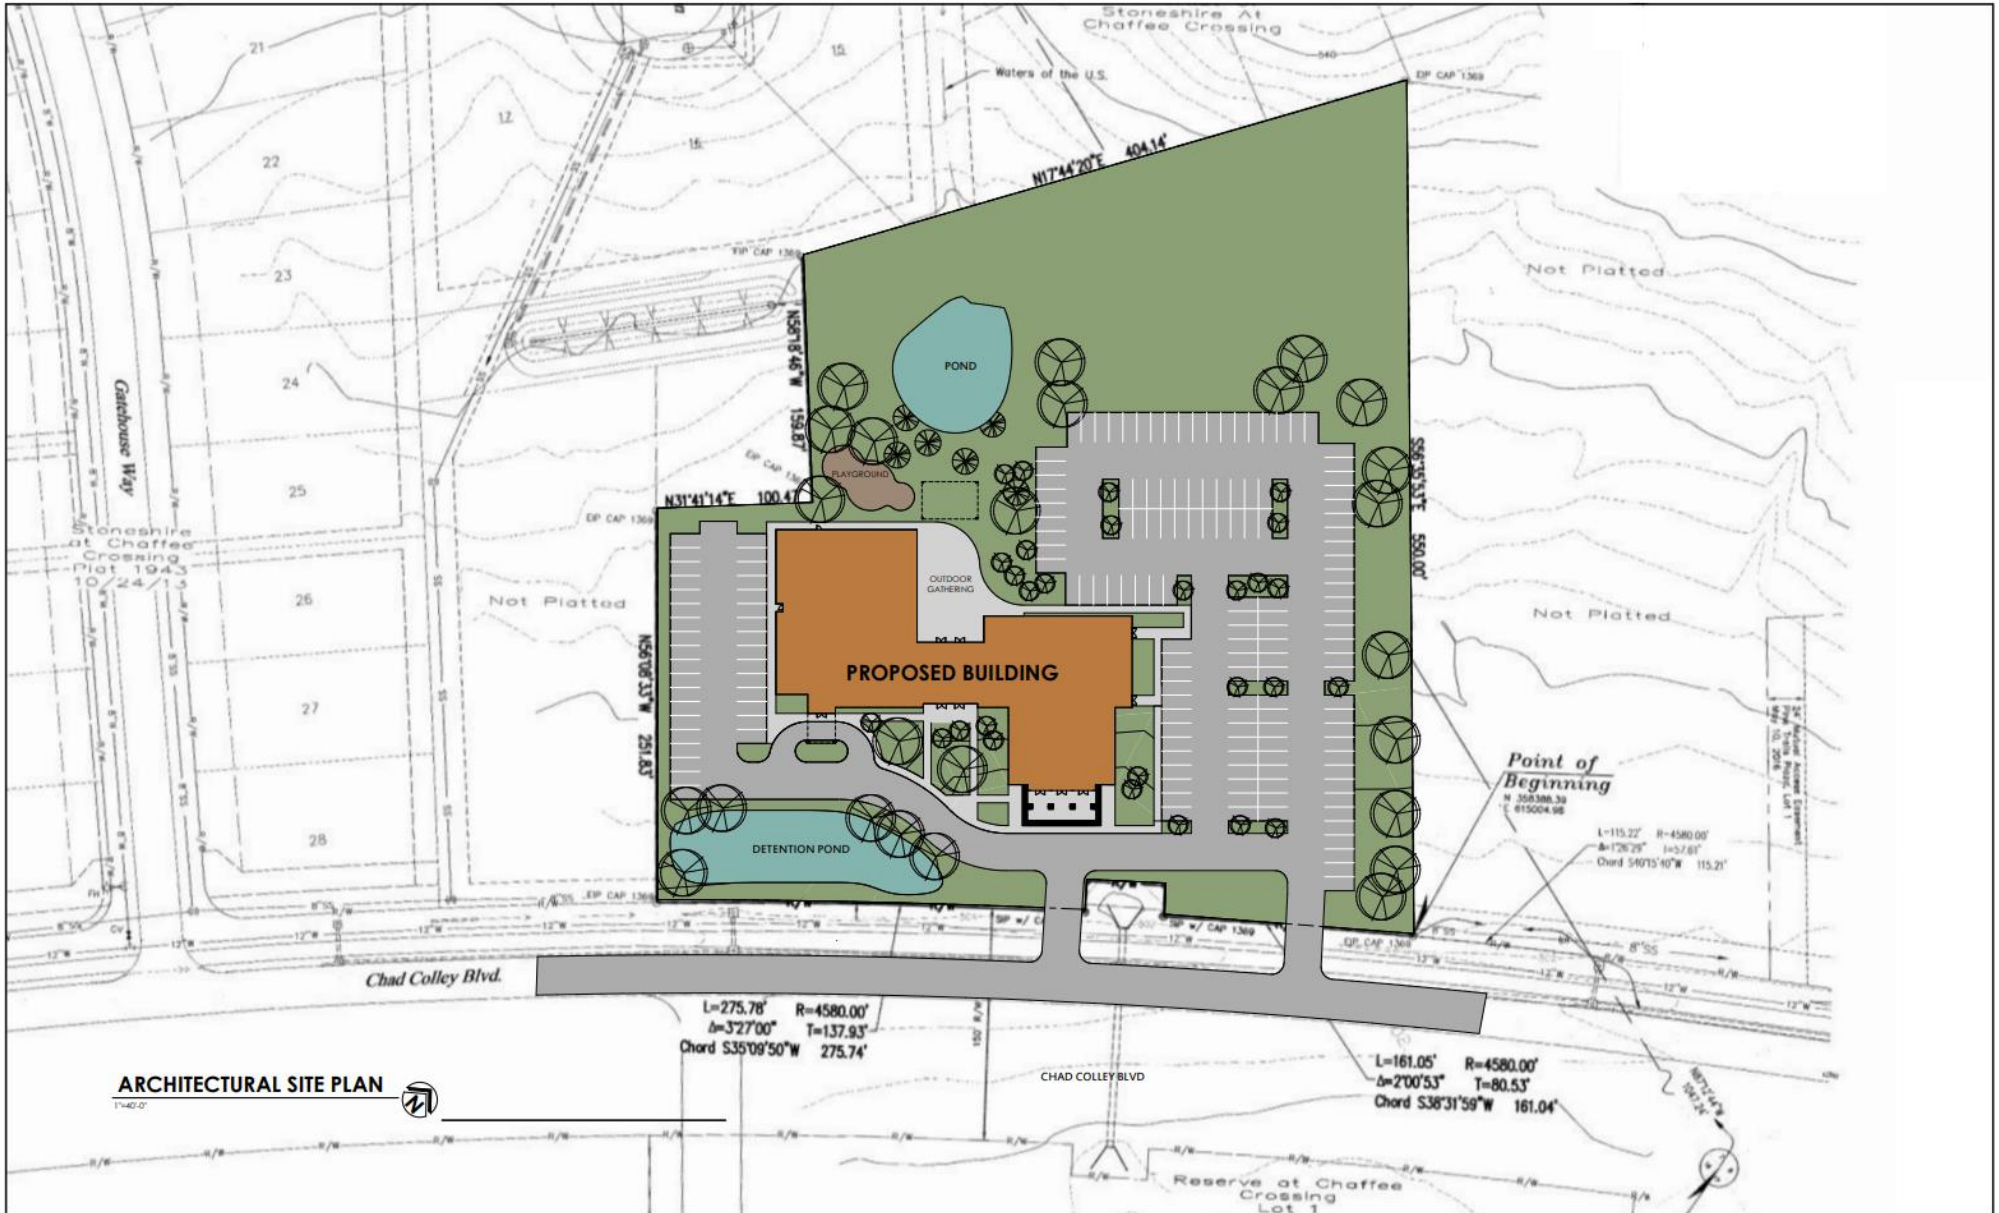

CCBC Conceptual Design – Phase 1

PHASE 1 -- Conceptual Design Phase

- Develop project program requirements in collaboration with Owner.
 - Establish general design concepts for project.
 - Provide preliminary evaluation of Owner's program, schedule and construction budget.
 - Review with the owner alternative approaches to design and construction of the project.
 - Based on the mutually agreed-upon program, schedule and construction budget requirements, the architect
- Site Plan
 - Floor Plans
 - Exterior Elevations
 - Phasing Plan
 - Building Rendering
 - Additional 3D views as necessary to describe the project
 - Opinion of Probable Cost

ARCHITECTURAL SITE PLAN

CHAFFEE CROSSING BAPTIST CHURCH

CHAFFEE CROSSING BAPTIST CHURCH

CHAFFEE CROSSING BAPTIST CHURCH

1 SECOND FLOOR PLAN
1" = 10'-0"
3940 SF (CLASSROOMS), 1699 SF (BALCONY)

CHAFFEE CROSSING BAPTIST CHURCH